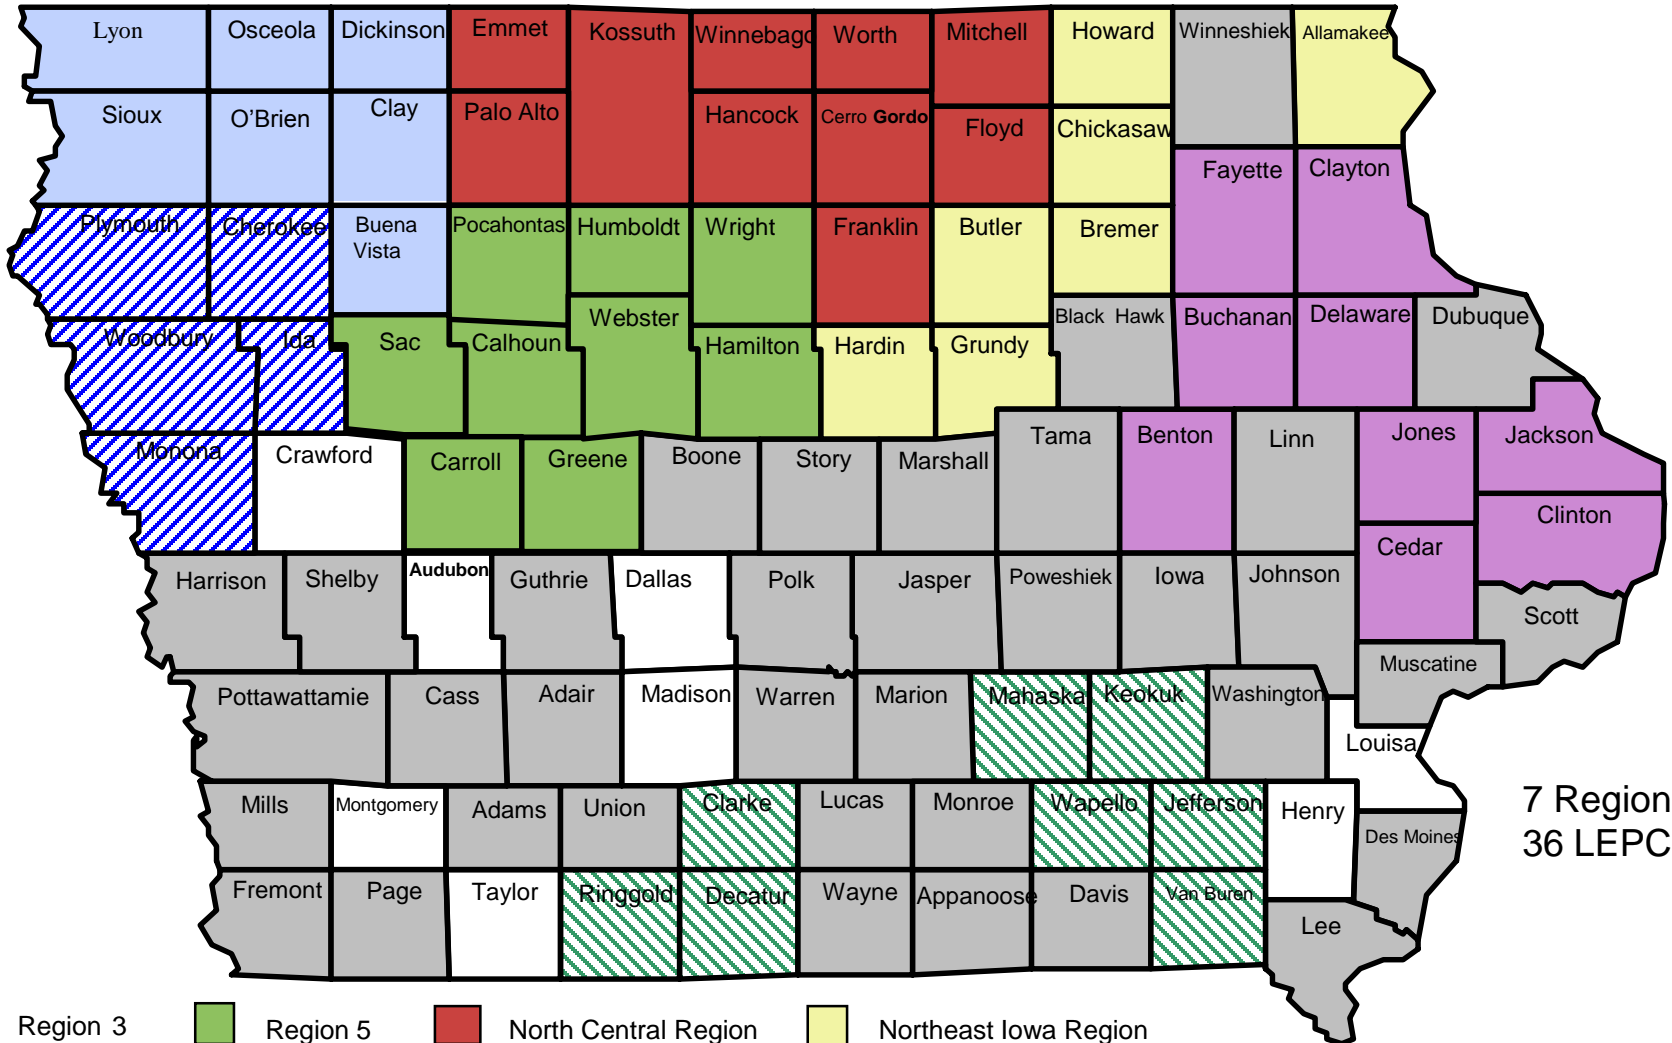

# Iowa Regional & Local Emergency Planning Committees

7 Regions  
36 LEPCs

- Region 3
- Region 5
- North Central Region
- Northeast Iowa Region
- Region 4
- Region 6
- Southern Iowa Region
- Stand Alone LEPCs